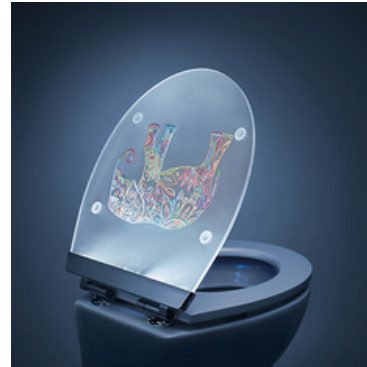

Lyon Slow Down
Black Sofa

Lyon Slow Down
Kiss

Lyon Slow Down
Rattan

Lyon Slow Down
Dark Bamboo

Wood Menton

Menton LED Slow Down
Elephant

Menton LED Slow Down
Night Beach

Menton LED Slow Down
weiss