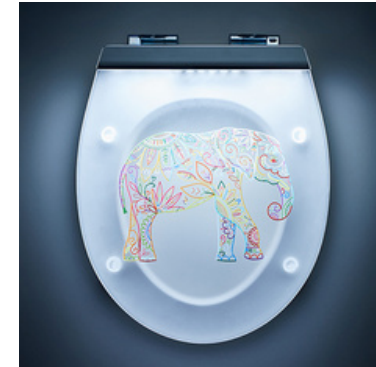

Lyon Slow Down
Black Sofa

Lyon Slow Down
Kiss

Lyon Slow Down
Rattan

Lyon Slow Down
Dark Bamboo

Wood Menton

Menton LED Slow Down
Elephant

Menton LED Slow Down
Night Beach

Menton LED Slow Down
weiss