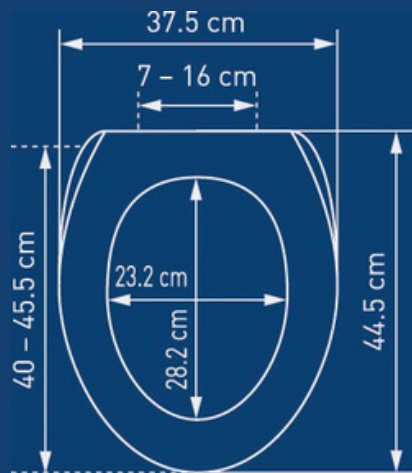

Duroplast - Deco Nice

Nice Slow Down
Rose

Nice Slow Down
Cow

Nice Slow Down
Fides

Nice Slow Down
Palm

Duroplast Perth

Perth LED Slow Down - weiss

Duroplast Sidney