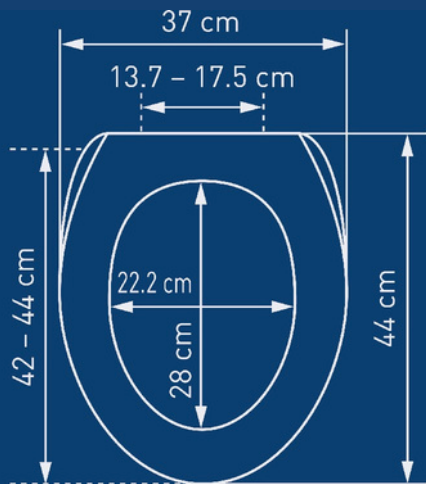

Duroplast Dresden

Comfort Slow Down - weiss