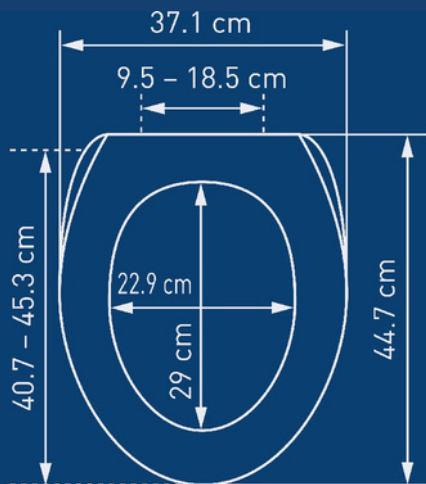

Duroplast Lavalino

Lavalino Slow Down - weiss

Duroplast Dresden

Comfort Slow Down - weiss

Duroplast Race

Race Slow Down - weiss

Race Slow Down - schwarz

Polypropylen