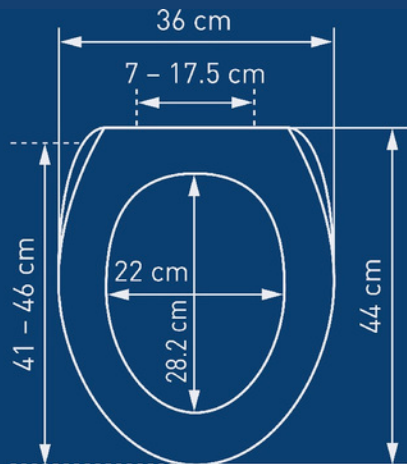

Duroplast Sidney

Sidney LED Slow Down - weiss