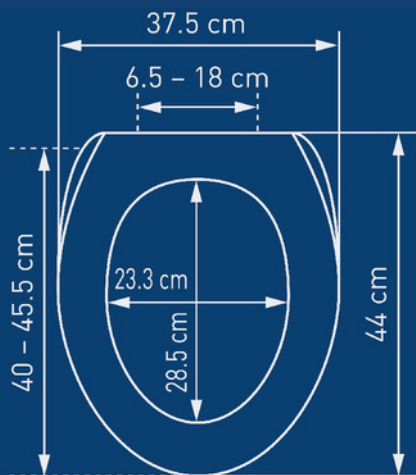

Barbana Slow Down - navy blue