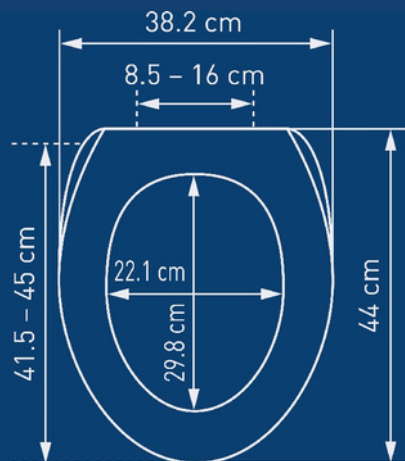

Duroplast Barbana

Barbana Slow Down - orange

Barbana Slow Down - yellow

Barbana Slow Down - white

Barbana Slow Down - gray

Barbana Slow Down - blue

Barbana Slow Down - beige

Barbana Slow Down - black